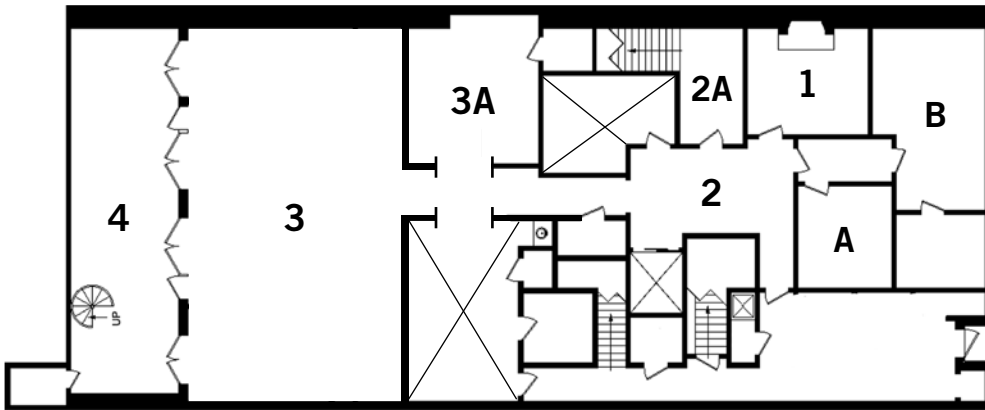

FLOOR PLANS

ENGLISH BASEMENT

- 1 WILLIAM T. GEORGIS ARCHITECT
- 2 VINCENT'S PAINTING & DECORATING CORP.
- 2A COUTURE INTERIORS CORP
- 3 ST. CHARLES OF NEW YORK
- 3A ELECTROLUX LAUNDRY
  BONNIE STEVES
- 4 PLANT SPECIALISTS, LLC
- A KIPS BAY OFFICE
- B VOLUNTEER OFFICE

Electrolux