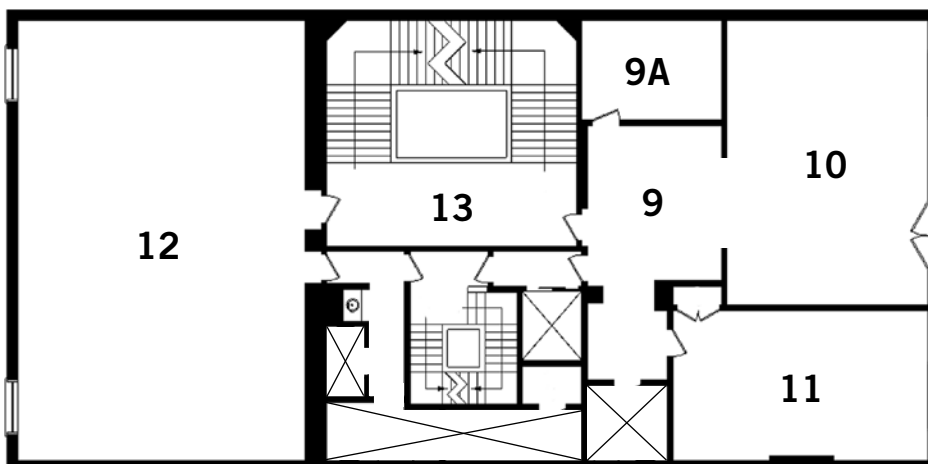

SECOND FLOOR

- 9 JOE NYE INC.
- 9A JOE NYE INC.
- 10 DRAKE DESIGN ASSOCIATES
- 11 MCMILLEN, INC.
- 12 CHARLES PAVARINI III
  DESIGN ASSOCIATES
- 13 CHRISTOPHER CORCORAN