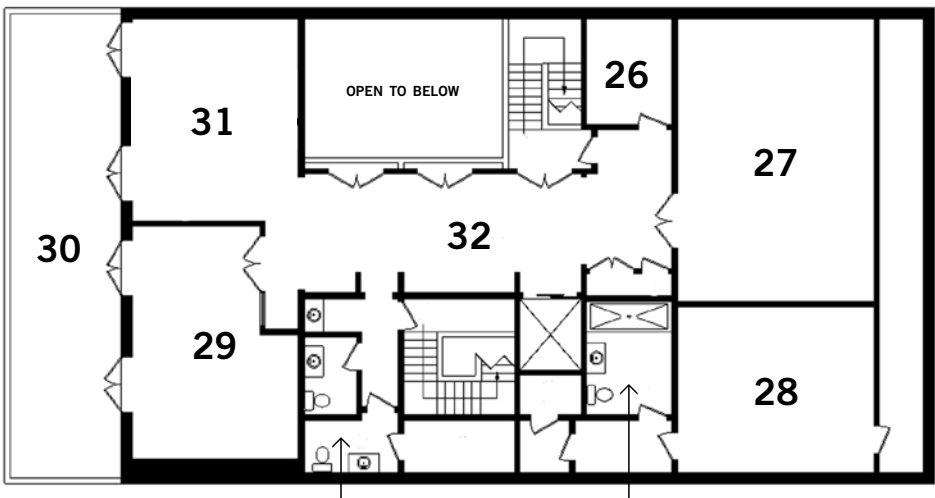

FIFTH FLOOR

- 26 GARROW KEDIGIAN INTERIOR DESIGN
- 27 CHRISTOPHER COLEMAN AND ANGEL SANCHEZ
- 28 AUDIO COMMAND SYSTEMS WITH THEO KALAMIRKAS THEATERS
- 29 DONALD F. SCHERMERHORN
- 30 PLANT SPECIALISTS, LLC
- 31 BOYD INTERIORS
- 32 JANNA BULLOCK FOR ART, ARCHITECTURE AND DESIGN LLC

PUBLIC RESTROOMS