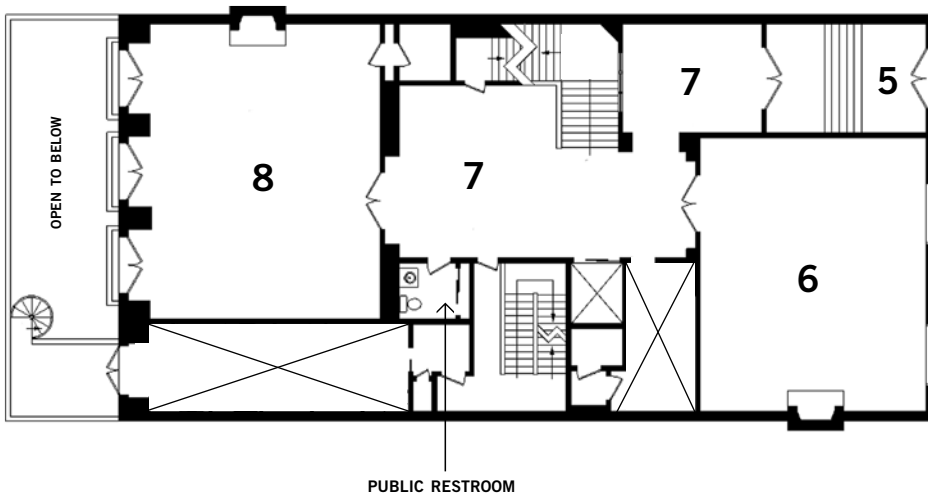

MAIN FLOOR

- 5 SUSAN HARTER
  HANDPAINTED MURAL
  WALLCOVERINGS
- 6 BUNNY WILLIAMS, INC.
  AND BEELINE HOME BY
  BUNNY WILLIAMS
- 7 CHRISTOPHER MAYA INC.
- 8 JUAN MONTOYA
  DESIGN CORPORATION