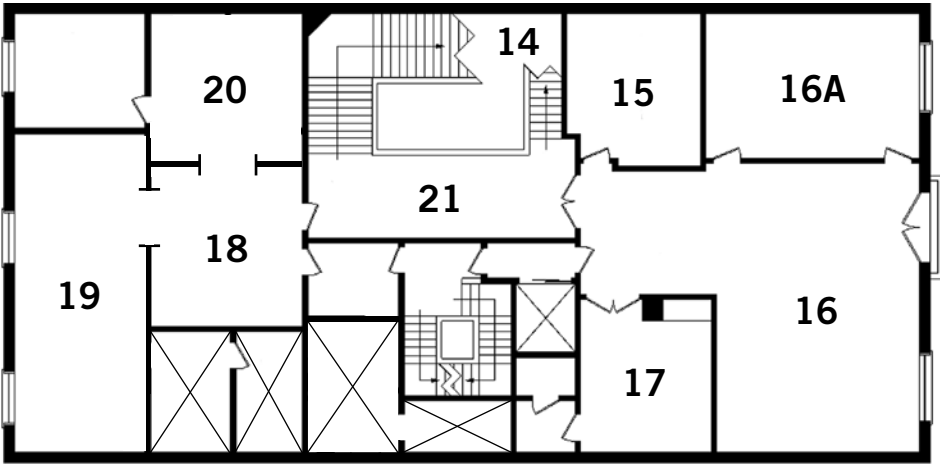

FLOOR PLANS

THIRD FLOOR

- 14 AMY LAU DESIGN FOR MAYA ROMANOFF
- 15 SHIELDS & COMPANY INTERIORS
- 16 CHARLOTTE MOSS
- 16A CHARLOTTE MOSS
- 17 GUNKELMANFLESHER INTERIOR DESIGN
- 18 LIZA COUSINS & NATASHA BERGREEN DECORATIVE PAINTING AND DESIGN
- 19 ZOYA BOGRAD, ASID FOR BOGRAD KIDS
- 20 GLORIA VANDERBILT
- 21 MONICA RICH KOSANN PHOTOGRAPHY