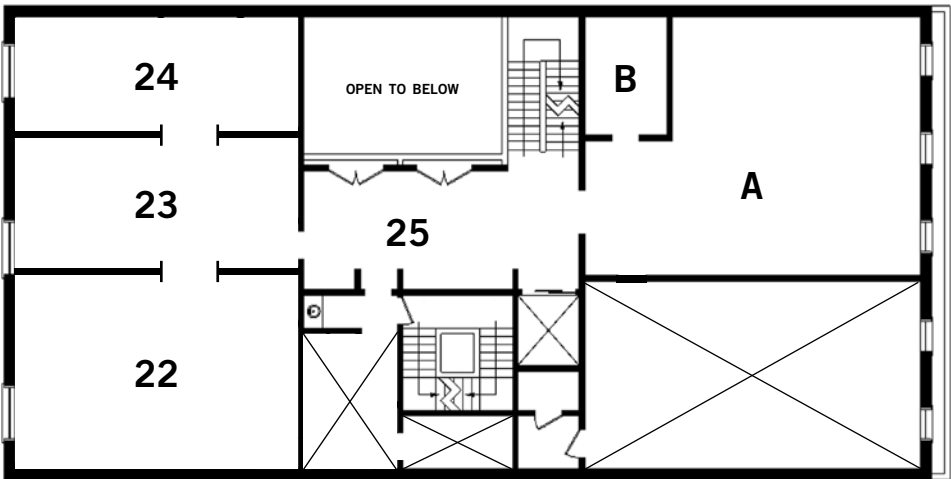

FOURTH FLOOR

- 22 IKE KLIGERMAN BARKLEY
- 23 LICHTEN CRAIG ARCHITECTS LLP
- 24 KATHY ABBOTT INTERIORS, INC.
- 25 PAULA + MARTHA LLC
- A KIPS BAY SHOP
- B POTTERTON BOOKS